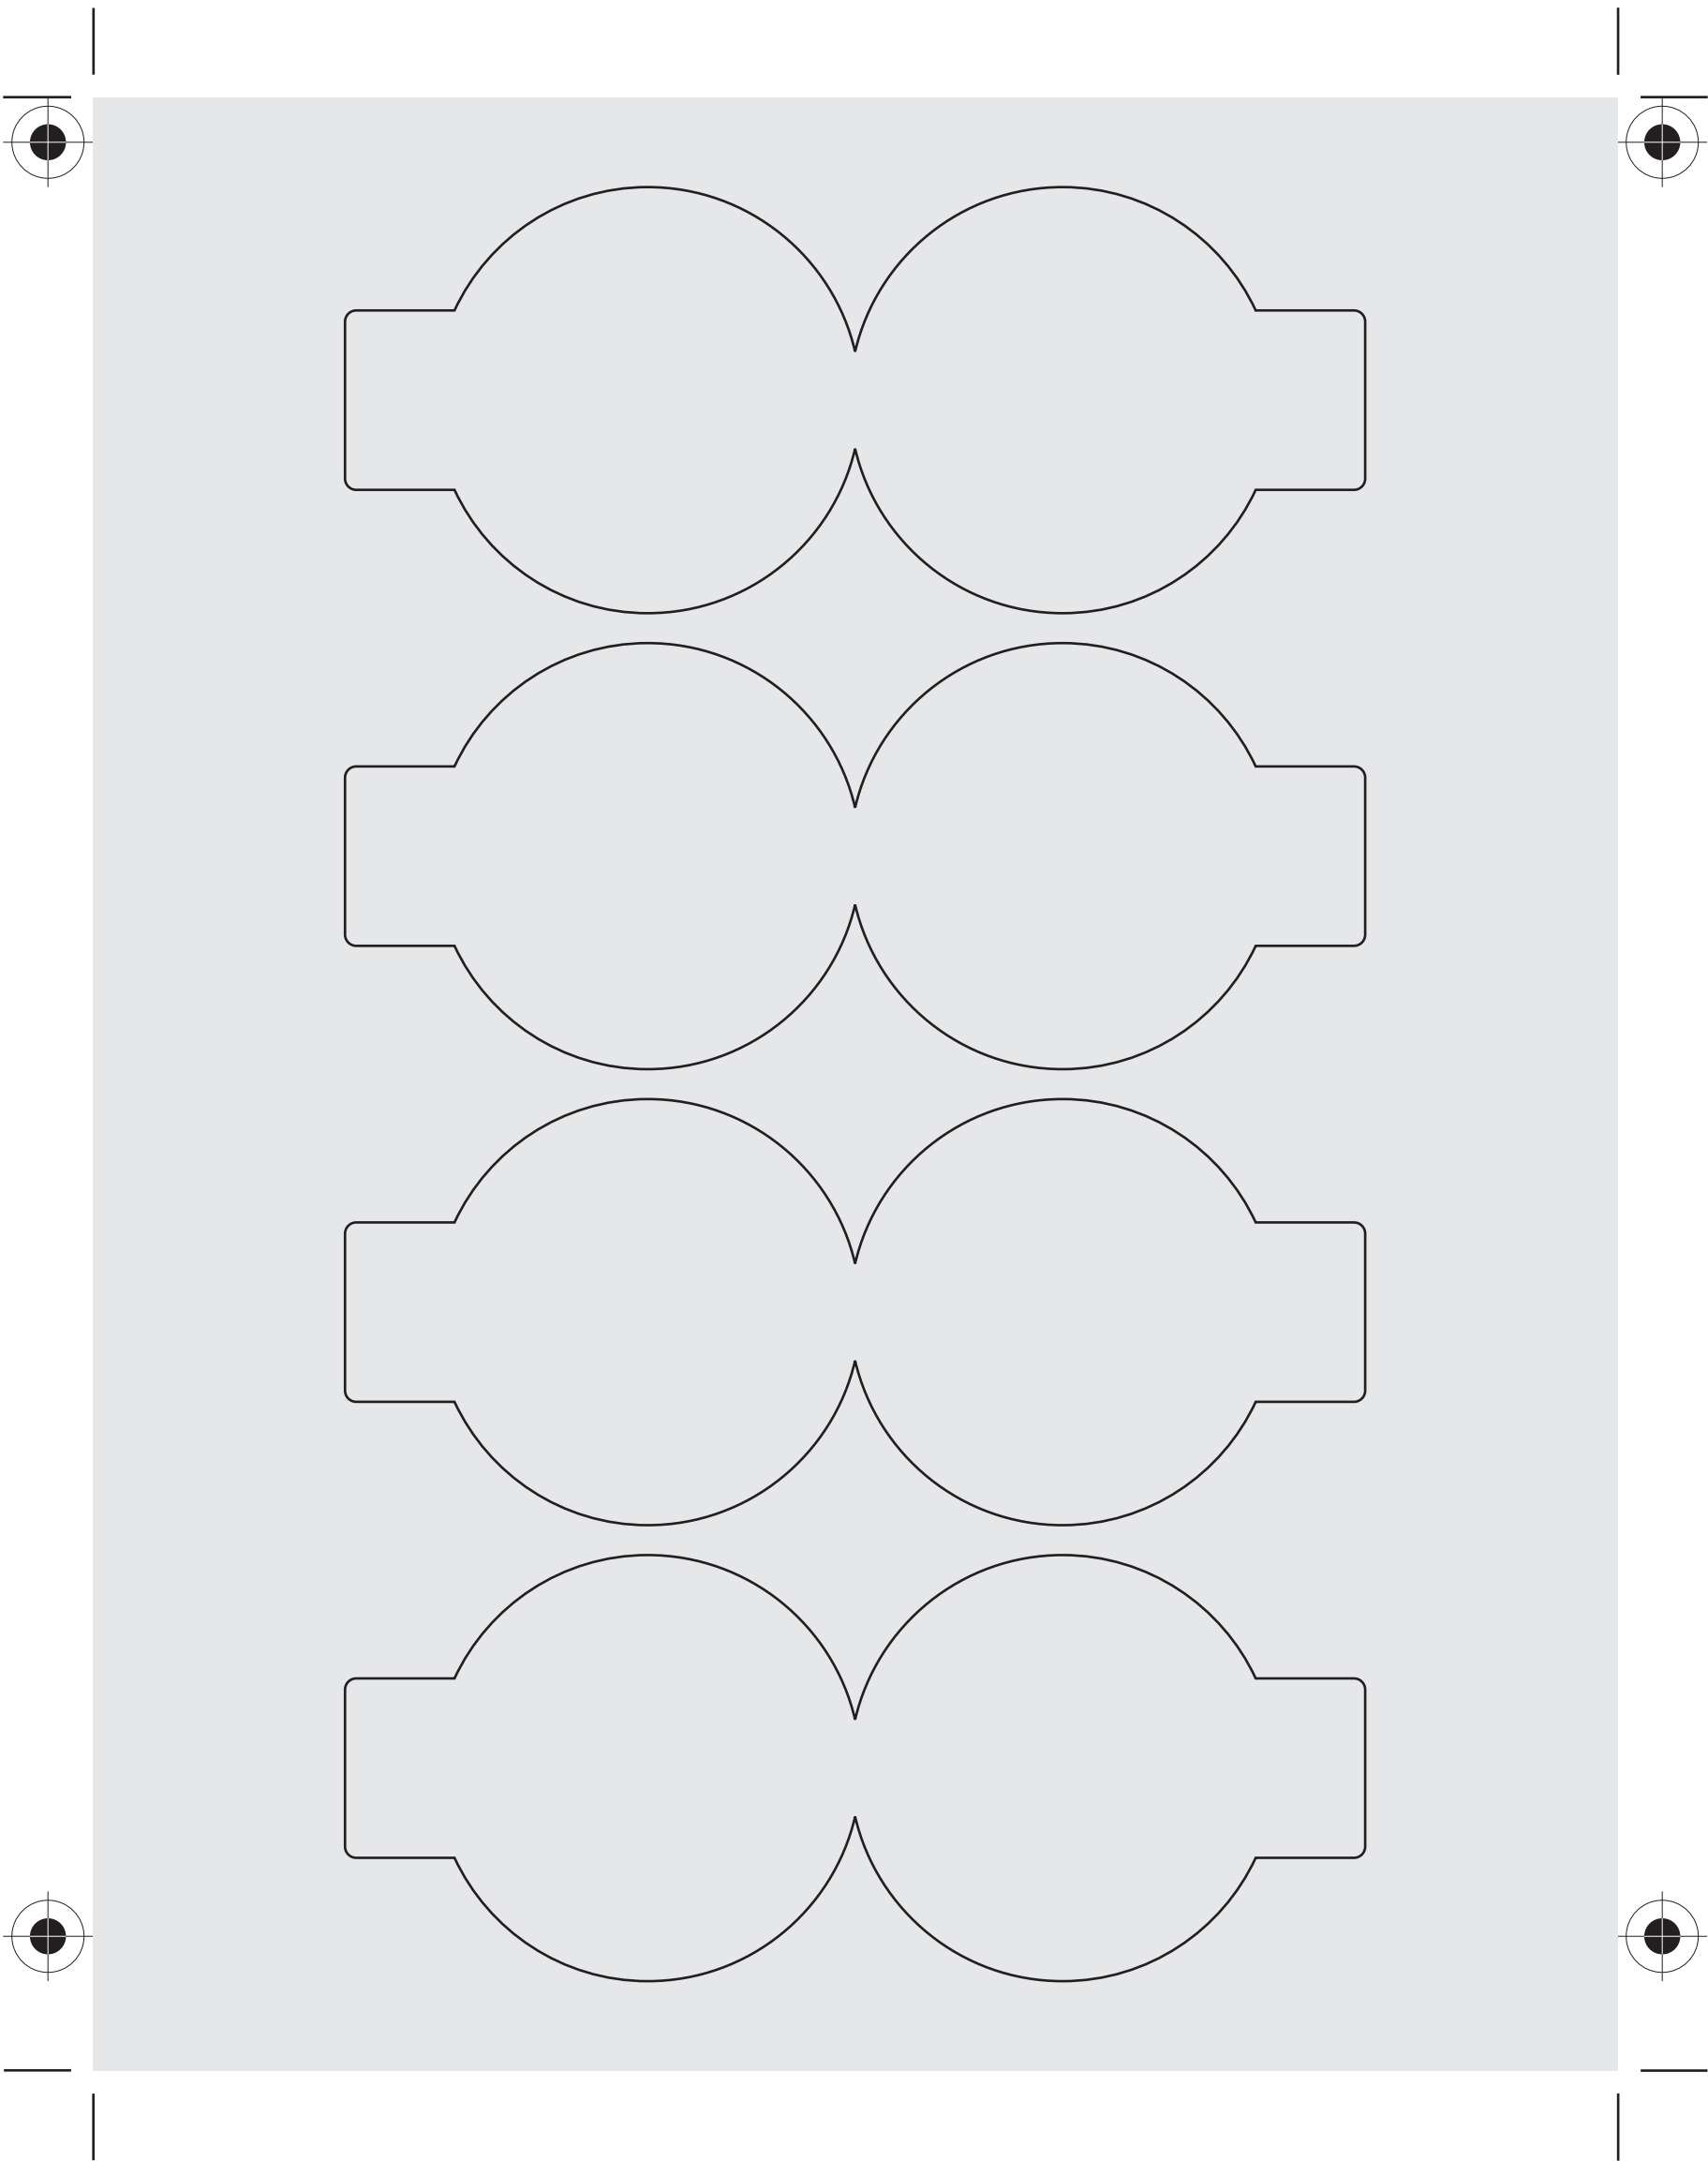

S01-Q-2375

4 up 8.5 x 11"
PROPERTY OF SIFFRON

Circle Diameter: 2.40"
Label Height: 0"
Horizontal Gap: 0"
Vertical Gap: .140"
Corner Radius: 0"

Left Margin: 1.406"
Right Margin: 1.406"
Top Margin: .50"
Bottom Margin: .50"
Die # M656